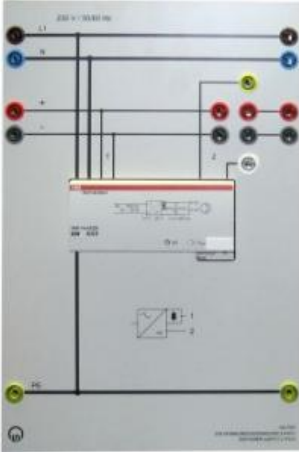

Date d'édition : 03.07.2024

Ref : 7297501

EIB Power Supply 2 fold

EIB power supply for one main line and in conjunction with choke 7297502 one secondary line

EIB power supply for one main line and in conjunction with choke 7297502 one secondary line.