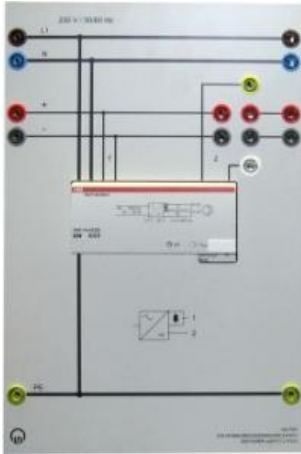

Date d'édition : 22.01.2025

Ref : 7297501

EIB Power Supply 2 fold

EIB power supply for one main line and in conjunction with choke 7297502 one secondary line

EIB power supply for one main line and in conjunction with choke 7297502 one secondary line.