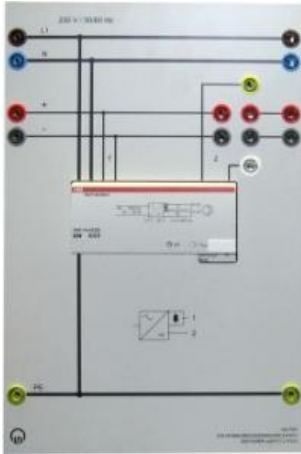

Date d'édition : 02.04.2025

**Ref : 7297501**

**EIB Power Supply 2 fold**

**EIB power supply for one main line and in conjunction with choke 7297502 one secondary line**

EIB power supply for one main line and in conjunction with choke 7297502 one secondary line.