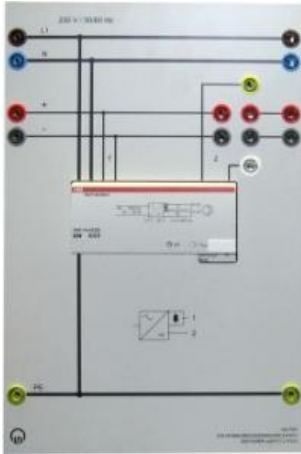

Date d'édition : 23.02.2025

Ref : 7297501

EIB Power Supply 2 fold

EIB power supply for one main line and in conjunction with choke 7297502 one secondary line

EIB power supply for one main line and in conjunction with choke 7297502 one secondary line.