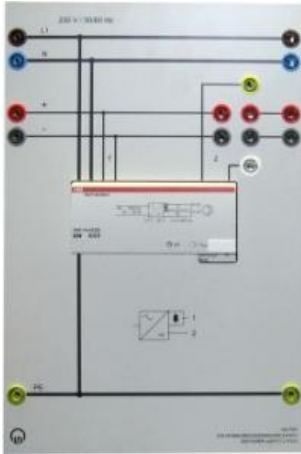

Date d'édition : 22.12.2024

Ref : 7297501

EIB Power Supply 2 fold

EIB power supply for one main line and in conjunction with choke 7297502 one secondary line

EIB power supply for one main line and in conjunction with choke 7297502 one secondary line.